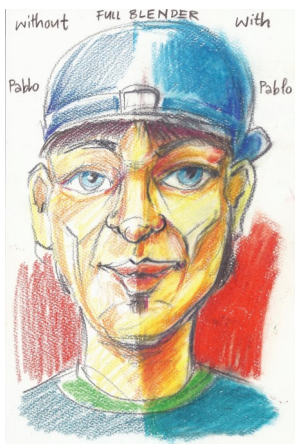

# FULL BLENDER - BRIGHT

**Caran d'Ache has discovered the secret of adding new life to any drawing with the introduction of the FULL BLENDER - BRIGHT drawing tool.**

Caran d'Ache, Maison de Haute Ecriture, demonstrates its mastery of color once again with the launch of its **FULL BLENDER - BRIGHT** drawing tool. This latest innovation is the product of two years of research and development in

the company's Geneva workshops. It is produced with Caran d'Ache creative expertise and it's "Swiss Made" so you know you are getting the best. Each piece is a unique medium in a hexagonal pencil shape, offering countless opportunities for applying different techniques. Artists of all kinds will find it can bring an extra dimension to their work by creating a brilliant finish that produces drawing with a more painterly appearance.

The **FULL BLENDER - BRIGHT** drawing tool is a colorless oil/wax medium for blending, dry mixing and intensifying colors. This single tool combines the mixing and unifying properties of a blender with a burnisher that consolidates and adds gloss. When applied over color pencils or watercolor pencils the pigments become even more **lightfast** and watercolor pencils become permanent (**water-resistant**). It has a hexagonal shape with a natural finish and woodless design. It's economical to use even on large projects, because 100% of the blender is available for use. It is a unique artists medium that opens up infinite technical possibilities and is ideal for use with Caran d'Ache color pencils, graphite and wax pastels.

**VERSATILE USE:** It can be used as a long flat edge, making it possible to work with its edges and cover large areas with its flat surfaces. Sharpening it like a pencil will produce a fine strong point making it perfect for detailed work. Works great on a wide range of materials including paper, cardboard, fabric, wood, pottery and stone.